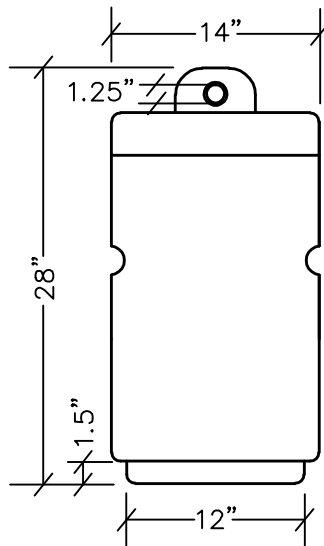

BOULEVARD ROUND RECEPTACLE  
MODEL NUMBER RLC-1428HAB

TOP VIEW

SIDE VIEW